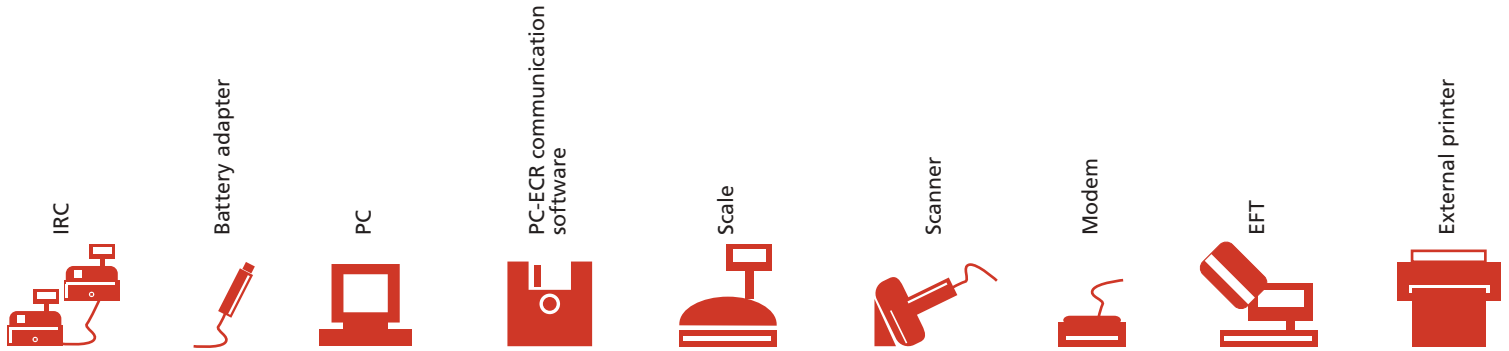

The flexible Quorion software provides a wealth of management functionalities. You decide which feature is relevant to your business. Since the CR 1200 series includes hospitality as well as retail functions you are not limited in the application you need to succeed. It gives you the competitive advantage to quickly embrace and adapt to new opportunities.

This powerful combination makes the CR 1200 series your reliable, long term partner in the hospitality field.

...designed to succeed

CR 1200 Series

Model	CR 1220	CR 1240
Printer	2 x 38 mm thermal	1 x 58 mm thermal
Speed	15 lines/s	15 lines/s
Journal	electronic journal	journal role
Operator Display	LCD, alphanumeric, 16 digits, 2 lines	
Customer Display	VFD 7 segments, 11 digits, 1 line	
Keyboard	128 keys, flat	
Software		
Departments	100	
PLU	1.000	
Clerks	16	
Tables	100	
Condiments	20	
Price Levels	4	
Keyboard Levels	8	
Reports	10 freely programmable	
Macros (Programmable Key Links)	10	
Technical Data		
Interfaces	PC (standard)	
Dimensions (W x D x H), mm	410 x 425 x 276	
Weight (kg) with cash drawer	8.1	
Options		
Cash Drawer	5 x bills / 8 x coins	
Interface Expansion	up to 4 x RS 232 or 3 x RS 232 and 1 x RS 485	
Memory Expansion	up to 1.256 MB for example: 20,000 PLU	
Dallas Clerk Lock	available	
Fiscal Memory	available	