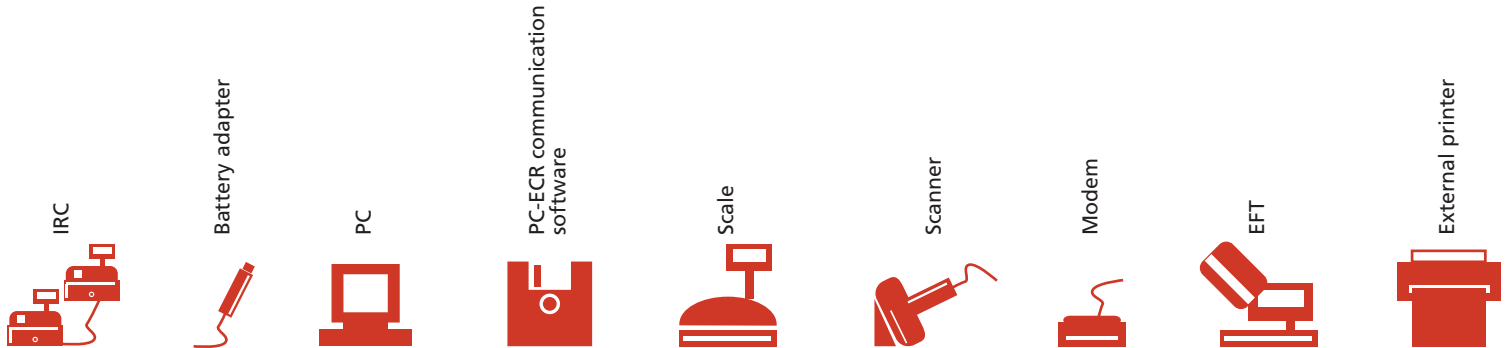

The flexible Quorion software provides a wealth of management functionalities. You decide which feature is relevant to your business. Since the CR 1200 series includes hospitality as well as retail functions you are not limited in the application you need to succeed. It gives you the competitive advantage to quickly embrace and adapt to new opportunities.

This powerful combination makes the CR 1200 series your reliable, long term partner in the hospitality field.

...designed to succeed

CR 1200 Series

Model	CR 1220	CR 1240
Printer	2 x 38 mm thermal	1 x 58 mm thermal
Speed	15 lines/s	15 lines/s
Journal	electronic journal	journal role
Operator Display	LCD, alphanumeric, 16 digits, 2 lines	
Customer Display	VFD 7 segments, 11 digits, 1 line	
Keyboard	128 keys, flat	
Software		
Departments	100	
PLU	1.000	
Clerks	16	
Tables	100	
Condiments	20	
Price Levels	4	
Keyboard Levels	8	
Reports	10 freely programmable	
Macros (Programmable Key Links)	10	
Technical Data		
Interfaces	PC (standard)	
Dimensions (W x D x H), mm	410 x 425 x 276	
Weight (kg) with cash drawer	8.1	
Options		
Cash Drawer	5 x bills / 8 x coins	
Interface Expansion	up to 4 x RS 232 or 3 x RS 232 and 1 x RS 485	
Memory Expansion	up to 1.256 MB for example: 20,000 PLU	
Dallas Clerk Lock	available	
Fiscal Memory	available	